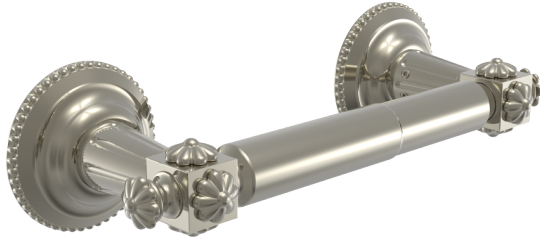

## TECHNICAL DETAILS

ADA Compliance: No

Mount Center to Center: 6 3/8"

Primary Material: Brass

## PRODUCT FEATURES

- Style: Baroque
- Collection: Marvelle