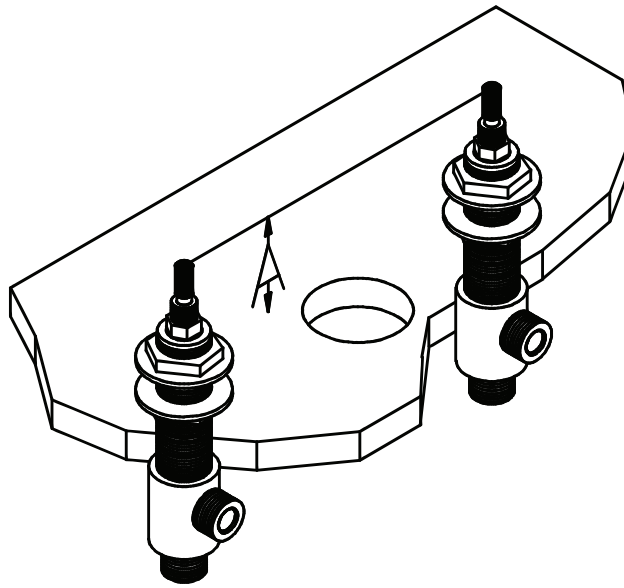

# LAVATORY INSTALLATION GUIDE

*Note:*  
All lever handle sets are supplied with one right hand valve (cold: turns on counter-clockwise) and one left hand valve (hot: turns on clockwise). Install valve with the blue tag on the cold side. Both valves on a round handle set turn in the same direction (hot: clockwise for on).

ROUGH IN SPECIFICATIONS FOR LAVATORY SETS

ALL PHYLRICH VALVE INSTALLATIONS MUST FOLLOW THE ABOVE  
 DIAGRAM AND MEASUREMENTS FOR "A" LISTED BELOW.  
 CONSULT THE TRIM NUMBER FOR THE CORRECT MEASUREMENT.

<u>PRODUCT</u>	<u>ROUGH IN</u>	<u>PRODUCT</u>	<u>ROUGH IN</u>	<u>PRODUCT</u>	<u>ROUGH IN</u>	<u>PRODUCT</u>	<u>ROUGH IN</u>
K101	2-1/2"	K160	2-1/4"	K274	3-1/8"		
K109	2-1/2"	K161	2-1/4"	K280	2-7/8"		
K110	2-1/2"	K162	2-1/4"	K291	2-13/16"		
K120	2-1/2"	K163	2-1/4"	K291A	2-13/16"		
K120A	2-1/2"	K170	2-1/2"	K310	2-5/8"		
K121	2-1/2"	K171	2-1/2"	K311	2-5/8"		
K121A	2-1/2"	K180	2-7/8"	K314	2-5/8"		
K123	2-5/8"	K181	2-7/8"	K330	3-1/8"		
K124A	2-5/16"	K183	2-7/8"	K331	3-1/8"		
K124B	2-5/16"	K184	2-1/2"	K332	3-1/8"		
K124C	2-5/16"	K190	2-1/2"	K333	3-1/8"		
K124D	2-5/16"	K190A	2-1/2"	K334	3-1/8"		
K124F	2-5/16"	K191	2-1/2"	K337	2-1/2"		
K125	2-5/16"	K191A	2-1/2"	K337SF	2-1/2"		
K126	2-5/16"	K211	2-13/16"	K338A	2-5/8"		
K135	2-1/4"	K230	2-5/8"	K338B	2-5/8"		
K137	2-1/2"	K231	2-5/8"	K338C	2-5/8"		
K137SF	2-1/2"	K234	2-5/8"	K338D	2-5/8"		
K141	2-5/16"	K240	3-1/8"	K338F	2-5/8"		
K144	2-7/16"	K241	3-1/8"	K341	2-13/16"		
K153	2-5/16"	K242	3-1/8"	K360	2-5/16"		
K154	2-5/16"	K243	3-1/8"	K361	2-5/16"		
K155	2-5/16"	K244	3-1/8"	K370	3-1/8"		
K156	2-5/16"	K251	2-11/16"	K371	3-1/8"		
K157	2-5/16"	K261	2-11/16"	K372	3-1/8"		
K158A	2-1/4"	K270	3-1/8"	K373	3-1/8"		
K158B	2-1/4"	K271	3-1/8"	K374	3-1/8"		
K158C	2-1/4"	K272	3-1/8"	K392	2-1/2"		
K158D	2-1/4"	K273	3-1/8"	K393	2-1/2"		
K158F	2-1/4"						