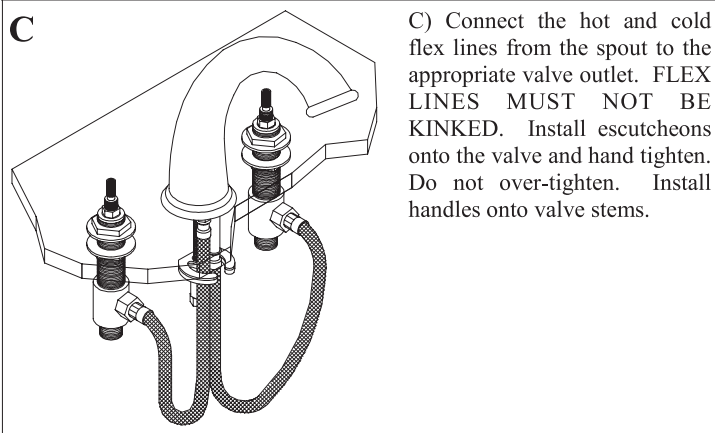

# LAVATORY INSTALLATION GUIDE

*Note:*  
All lever handle sets are supplied with one right hand valve (cold: turns on counter-clockwise) and one left hand valve (hot: turns on clockwise). Install valve with the blue tag on the cold side. Both valves on a round handle set turn in the same direction (hot: clockwise for on).

ROUGH IN SPECIFICATIONS FOR LAVATORY SETS

ALL PHYLRICH VALVE INSTALLATIONS MUST FOLLOW THE ABOVE  
 DIAGRAM AND MEASUREMENTS FOR "A" LISTED BELOW.  
 CONSULT THE TRIM NUMBER FOR THE CORRECT MEASUREMENT.