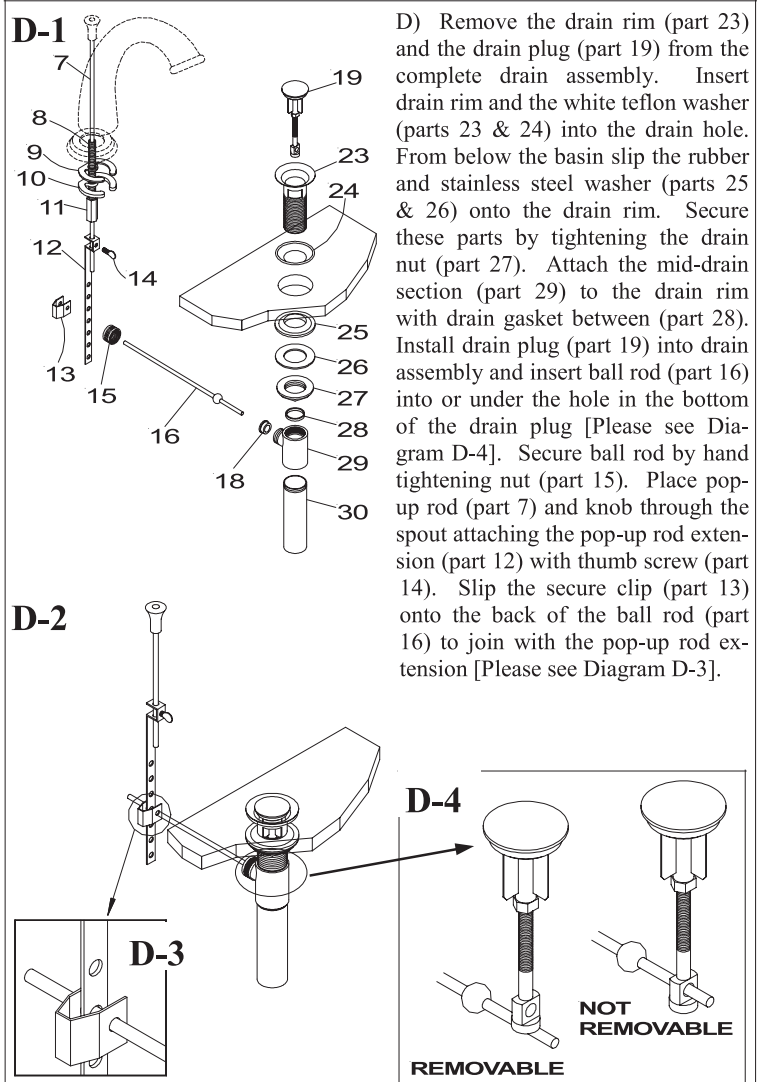

# LAVATORY INSTALLATION GUIDE

*Note:*  
All lever handle sets are supplied with one right hand valve (cold: turns on counter-clockwise) and one left hand valve (hot: turns on clockwise). Install valve with the blue tag on the cold side. Both valves on a round handle set turn in the same direction (hot: clockwise for on).

ROUGH IN SPECIFICATIONS FOR LAVATORY SETS

ALL PHYLRICH VALVE INSTALLATIONS MUST FOLLOW THE ABOVE  
 DIAGRAM AND MEASUREMENTS FOR "A" LISTED BELOW.  
 CONSULT THE TRIM NUMBER FOR THE CORRECT MEASUREMENT.

<u>PRODUCT</u>	<u>ROUGH IN</u>	<u>PRODUCT</u>	<u>ROUGH IN</u>	<u>PRODUCT</u>	<u>ROUGH IN</u>	<u>PRODUCT</u>	<u>ROUGH IN</u>
K101	2-1/2"	K160	2-1/4"	K274	3-1/8"		
K109	2-1/2"	K161	2-1/4"	K280	2-7/8"		
K110	2-1/2"	K162	2-1/4"	K291	2-13/16"		
K120	2-1/2"	K163	2-1/4"	K291A	2-13/16"		
K120A	2-1/2"	K170	2-1/2"	K310	2-5/8"		
K121	2-1/2"	K171	2-1/2"	K311	2-5/8"		
K121A	2-1/2"	K180	2-7/8"	K314	2-5/8"		
K123	2-5/8"	K181	2-7/8"	K330	3-1/8"		
K124A	2-5/16"	K183	2-7/8"	K331	3-1/8"		
K124B	2-5/16"	K184	2-1/2"	K332	3-1/8"		
K124C	2-5/16"	K190	2-1/2"	K333	3-1/8"		
K124D	2-5/16"	K190A	2-1/2"	K334	3-1/8"		
K124F	2-5/16"	K191	2-1/2"	K337	2-1/2"		
K125	2-5/16"	K191A	2-1/2"	K337SF	2-1/2"		
K126	2-5/16"	K211	2-13/16"	K338A	2-5/8"		
K135	2-1/4"	K230	2-5/8"	K338B	2-5/8"		
K137	2-1/2"	K231	2-5/8"	K338C	2-5/8"		
K137SF	2-1/2"	K234	2-5/8"	K338D	2-5/8"		
K141	2-5/16"	K240	3-1/8"	K338F	2-5/8"		
K144	2-7/16"	K241	3-1/8"	K341	2-13/16"		
K153	2-5/16"	K242	3-1/8"	K360	2-5/16"		
K154	2-5/16"	K243	3-1/8"	K361	2-5/16"		
K155	2-5/16"	K244	3-1/8"	K370	3-1/8"		
K156	2-5/16"	K251	2-11/16"	K371	3-1/8"		
K157	2-5/16"	K261	2-11/16"	K372	3-1/8"		
K158A	2-1/4"	K270	3-1/8"	K373	3-1/8"		
K158B	2-1/4"	K271	3-1/8"	K374	3-1/8"		
K158C	2-1/4"	K272	3-1/8"	K392	2-1/2"		
K158D	2-1/4"	K273	3-1/8"	K393	2-1/2"		
K158F	2-1/4"						