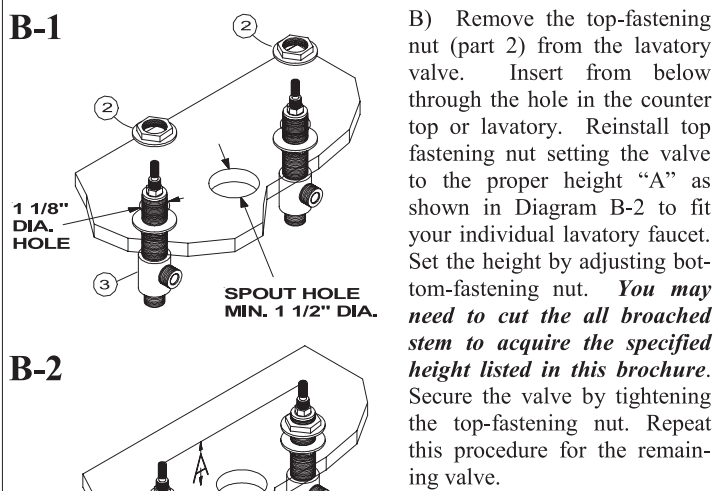

# LAVATORY INSTALLATION GUIDE

*Note:*  
All lever handle sets are supplied with one right hand valve (cold: turns on counter-clockwise) and one left hand valve (hot: turns on clockwise). Install valve with the blue tag on the cold side. Both valves on a round handle set turn in the same direction (hot: clockwise for on).

ROUGH IN SPECIFICATIONS FOR LAVATORY SETS

ALL PHYLRICH VALVE INSTALLATIONS MUST FOLLOW THE ABOVE  
 DIAGRAM AND MEASUREMENTS FOR "A" LISTED BELOW.  
 CONSULT THE TRIM NUMBER FOR THE CORRECT MEASUREMENT.