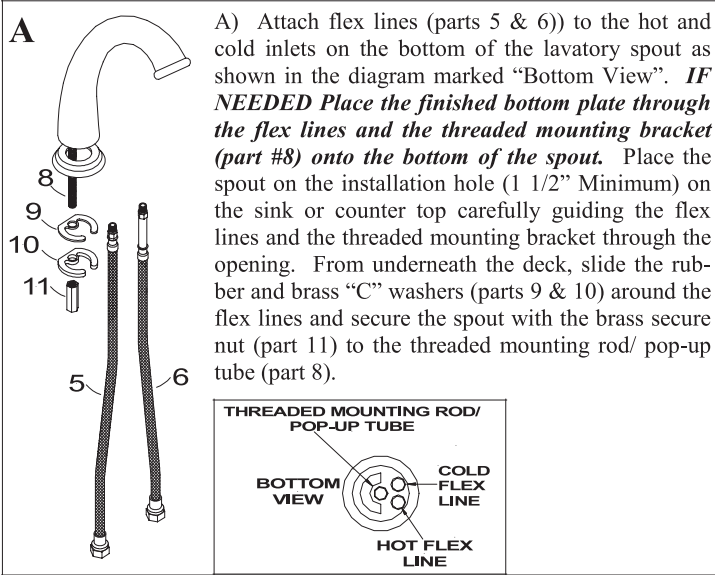

# LAVATORY INSTALLATION GUIDE

*Note:*  
All lever handle sets are supplied with one right hand valve (cold: turns on counter-clockwise) and one left hand valve (hot: turns on clockwise). Install valve with the blue tag on the cold side. Both valves on a round handle set turn in the same direction (hot: clockwise for on).

<u>PRODUCT</u>	<u>ROUGH IN</u>	<u>PRODUCT</u>	<u>ROUGH IN</u>	<u>PRODUCT</u>	<u>ROUGH IN</u>	<u>PRODUCT</u>	<u>ROUGH IN</u>
K101	2-1/2"	K160	2-1/4"	K274	3-1/8"		
K109	2-1/2"	K161	2-1/4"	K280	2-7/8"		
K110	2-1/2"	K162	2-1/4"	K291	2-13/16"		
K120	2-1/2"	K163	2-1/4"	K291A	2-13/16"		
K120A	2-1/2"	K170	2-1/2"	K310	2-5/8"		
K121	2-1/2"	K171	2-1/2"	K311	2-5/8"		
K121A	2-1/2"	K180	2-7/8"	K314	2-5/8"		
K123	2-5/8"	K181	2-7/8"	K330	3-1/8"		
K124A	2-5/16"	K183	2-7/8"	K331	3-1/8"		
K124B	2-5/16"	K184	2-1/2"	K332	3-1/8"		
K124C	2-5/16"	K190	2-1/2"	K333	3-1/8"		
K124D	2-5/16"	K190A	2-1/2"	K334	3-1/8"		
K124F	2-5/16"	K191	2-1/2"	K337	2-1/2"		
K125	2-5/16"	K191A	2-1/2"	K337SF	2-1/2"		
K126	2-5/16"	K211	2-13/16"	K338A	2-5/8"		
K135	2-1/4"	K230	2-5/8"	K338B	2-5/8"		
K137	2-1/2"	K231	2-5/8"	K338C	2-5/8"		
K137SF	2-1/2"	K234	2-5/8"	K338D	2-5/8"		
K141	2-5/16"	K240	3-1/8"	K338F	2-5/8"		
K144	2-7/16"	K241	3-1/8"	K341	2-13/16"		
K153	2-5/16"	K242	3-1/8"	K360	2-5/16"		
K154	2-5/16"	K243	3-1/8"	K361	2-5/16"		
K155	2-5/16"	K244	3-1/8"	K370	3-1/8"		
K156	2-5/16"	K251	2-11/16"	K371	3-1/8"		
K157	2-5/16"	K261	2-11/16"	K372	3-1/8"		
K158A	2-1/4"	K270	3-1/8"	K373	3-1/8"		
K158B	2-1/4"	K271	3-1/8"	K374	3-1/8"		
K158C	2-1/4"	K272	3-1/8"	K392	2-1/2"		
K158D	2-1/4"	K273	3-1/8"	K393	2-1/2"		
K158F	2-1/4"						