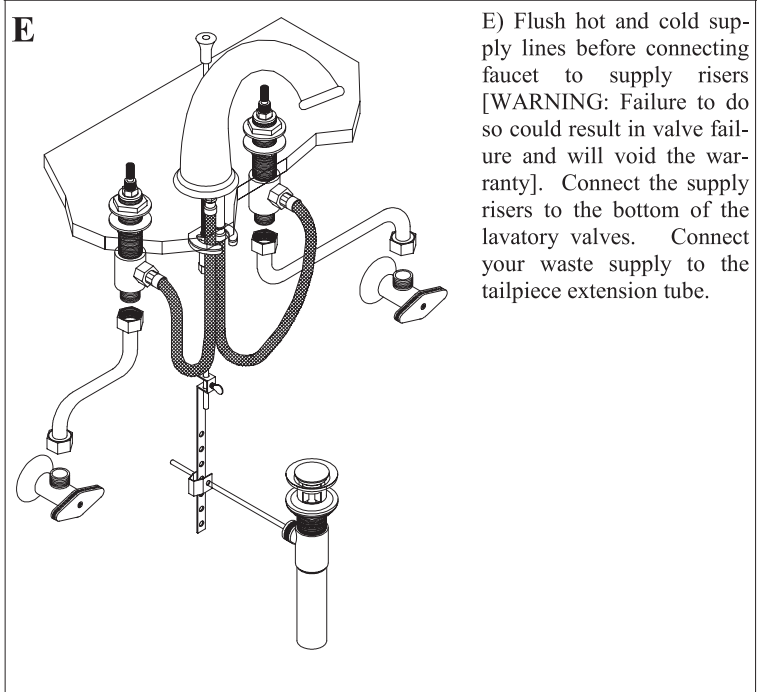

# LAVATORY INSTALLATION GUIDE

*Note:*  
All lever handle sets are supplied with one right hand valve (cold: turns on counter-clockwise) and one left hand valve (hot: turns on clockwise). Install valve with the blue tag on the cold side. Both valves on a round handle set turn in the same direction (hot: clockwise for on).