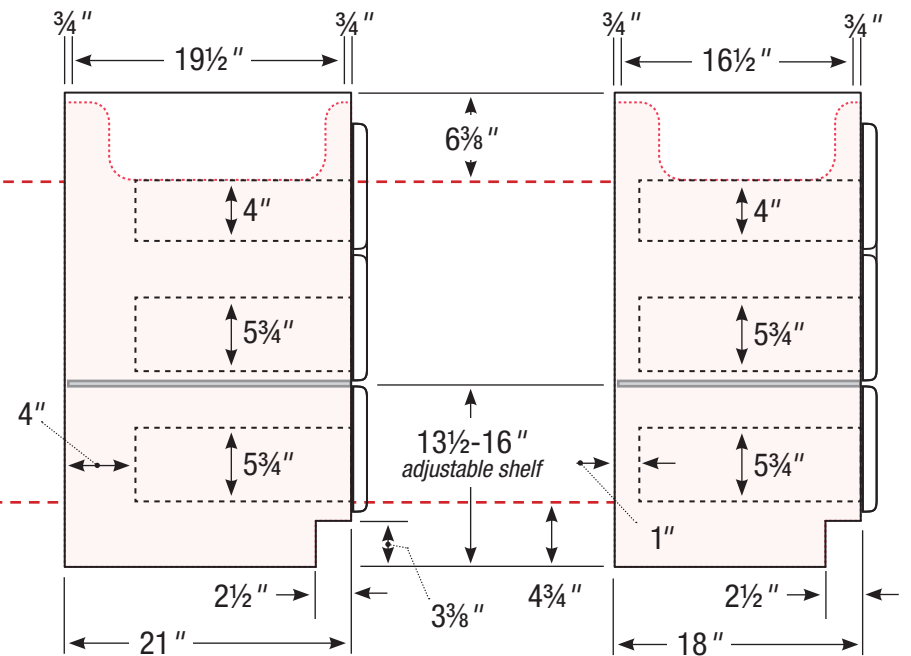

Basin placement range varies with brand and model.
 Shown is for Kohler 2210.

Internal Divider ■■■■■■

36" Vanity

Right hand drawers

36" wide
 34½" tall
 21" or 18" front-to-back

21" or 18" front-to-back option

Internal Dividers