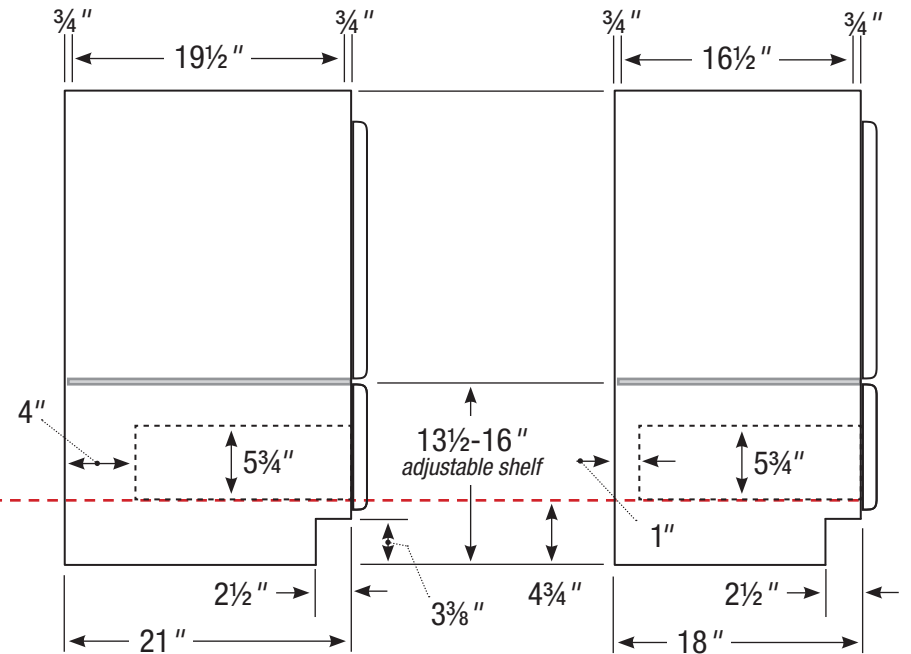

Basin placement range varies with brand and model.
Shown is for Kohler 2210.

21" or 18" front-to-back option

36" Vanity

No side drawers

36" wide

34 1/2" tall

21" or 18" front-to-back