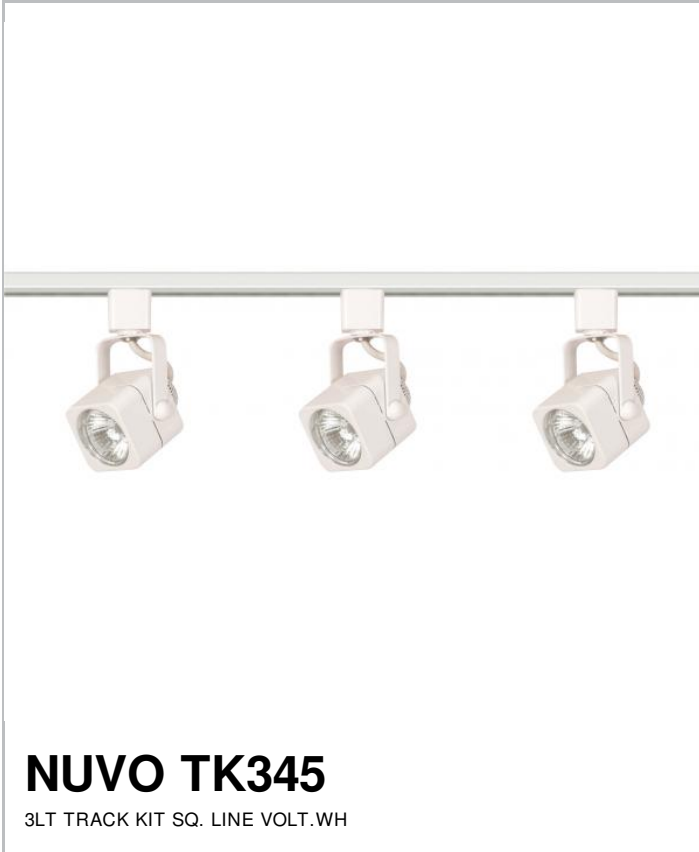

Project Name

Location

Prepared By

Notes

**General**

Status	Active
Finish	White
Length (in.)	48
Width (in.)	1
Height (in.)	24
Dimmable	Lamp Dependent
Technology	Halogen

**Dimensions**

Extension (in.)	1.5
-----------------	-----

**Compliance**

Safety Listing	UL - Listed
UL Application	Track
Energy Star	No
CEC Status	Not T24 Compliant
CA Prop 65	Lead
RoHS Compliant	Yes

**Additional Information**

Includes	(1) Four foot track, (3) Track lighting heads, (1) Floating power feed canopy kit, All necessary mounting hardware
Warranty	1 Year Limited