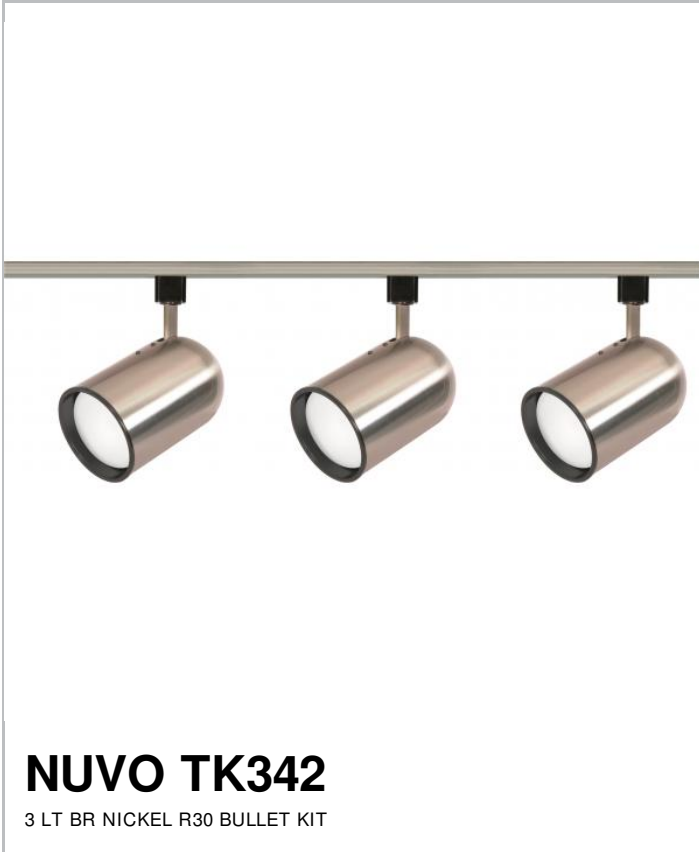

Project Name

Location

Prepared By

Notes

General

Status	Active
Finish	Brushed Nickel
Base	Medium
Length (in.)	48
Width (in.)	4.75
Height (in.)	4.75
Dimmable	Lamp Dependent
Technology	Incandescent

Dimensions

Extension (in.)	0.75
-----------------	------

Compliance

Safety Listing	UL - Listed
UL Application	Track
Energy Star	No
CEC Status	Not T24 Compliant
CA Prop 65	Lead
RoHS Compliant	Yes

Additional Information

Includes	(1) Four foot track, (3) Track lighting heads, (1) Floating power feed canopy kit, All necessary mounting hardware
Warranty	1 Year Limited