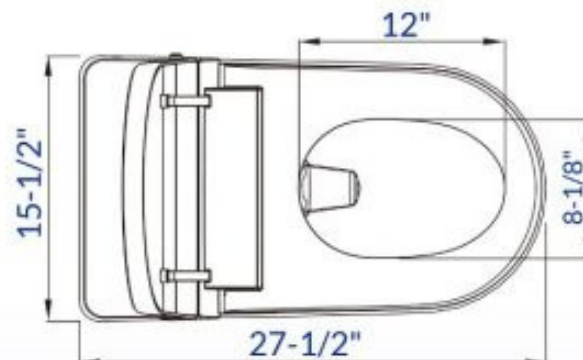

Included

- Electronic bidet toilet
- Remote control w/batteries
- Manuals
- Wax Ring
- Angle Valve
- Mounting Kit
- Braided Hose

Notes

E Elongated toilet bowl

Specifications

| | |
|---------------------------|----------------------------|
| Power Rating: | AC 120V, 50/60 Hz 1180W |
| Power Cord: | 84", 3 prong grounded plug |
| Shipping Weight: | 105 lbs |
| Product Weight: | 99.2 lbs |
| Water Temperature: | 39.2 to 95F |
| Warranty: | 3 Year Limited Warranty |
| Washing Flow Rate: | 18oz per minute |
| Seat Temperature: | Room temperature to 104° |
| Dryer Temperature: | Room temperature to 100° |
| Gallons Per Flush: | 1.6/1.1 |

Installation Notes

- 115 V power GFCI receptacle within 5'
- 40 PSI minimum water pressure
- 80 PSI maximum water pressure
- Standard 12" rough in

Watch our
installation video

These dimensions and specifications are subject to change without notice