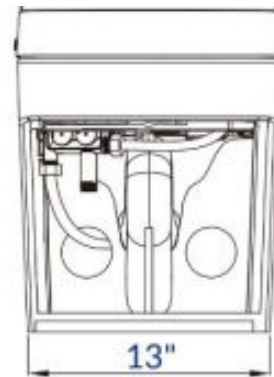

Included

- Electronic bidet toilet
- Remote control w/batteries
- Manuals
- Wax Ring
- Angle Valve
- Mounting Kit
- Braided Hose

Notes

E Elongated toilet bowl

Specifications

| | |
|---------------------------|----------------------------|
| Power Rating: | AC 120V, 50/60 Hz 1180W |
| Power Cord: | 84", 3 prong grounded plug |
| Shipping Weight: | 105 lbs |
| Product Weight: | 99.2 lbs |
| Water Temperature: | 39.2 to 95F |
| Warranty: | 3 Year Limited Warranty |
| Washing Flow Rate: | 18oz per minute |
| Seat Temperature: | Room temperature to 104° |
| Dryer Temperature: | Room temperature to 100° |
| Gallons Per Flush: | 1.6/1.1 |

Installation Notes

- 115 V power GFCI receptacle within 5'
- 40 PSI minimum water pressure
- 80 PSI maximum water pressure
- Standard 12" rough in

Watch our
installation video

These dimensions and specifications are subject to change without notice