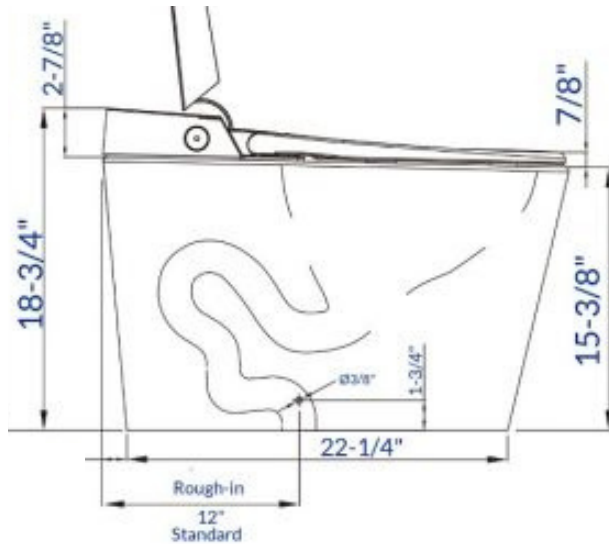

Included

- Electronic bidet toilet
- Remote control w/batteries
- Manuals
- Wax Ring
- Angle Valve
- Mounting Kit
- Braided Hose

Notes

E Elongated toilet bowl

Specifications

| | |
|---------------------------|----------------------------|
| Power Rating: | AC 120V, 50/60 Hz 1180W |
| Power Cord: | 84", 3 prong grounded plug |
| Shipping Weight: | 105 lbs |
| Product Weight: | 99.2 lbs |
| Water Temperature: | 39.2 to 95F |
| Warranty: | 3 Year Limited Warranty |
| Washing Flow Rate: | 18oz per minute |
| Seat Temperature: | Room temperature to 104° |
| Dryer Temperature: | Room temperature to 100° |
| Gallons Per Flush: | 1.6/1.1 |

Installation Notes

- 115 V power GFCI receptacle within 5'
- 40 PSI minimum water pressure
- 80 PSI maximum water pressure
- Standard 12" rough in

Watch our
installation video

These dimensions and specifications are subject to change without notice