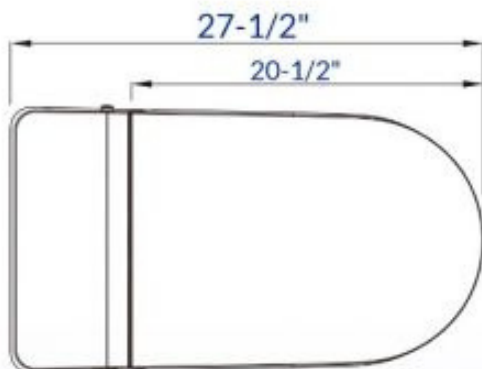

Included

- Electronic bidet toilet
- Remote control w/batteries
- Manuals
- Wax Ring
- Angle Valve
- Mounting Kit
- Braided Hose

Notes

E Elongated toilet bowl

Specifications

| | |
|---------------------------|----------------------------|
| Power Rating: | AC 120V, 50/60 Hz 1180W |
| Power Cord: | 84", 3 prong grounded plug |
| Shipping Weight: | 105 lbs |
| Product Weight: | 99.2 lbs |
| Water Temperature: | 39.2 to 95F |
| Warranty: | 3 Year Limited Warranty |
| Washing Flow Rate: | 18oz per minute |
| Seat Temperature: | Room temperature to 104° |
| Dryer Temperature: | Room temperature to 100° |
| Gallons Per Flush: | 1.6/1.1 |

Installation Notes

- 115 V power GFCI receptacle within 5'
- 40 PSI minimum water pressure
- 80 PSI maximum water pressure
- Standard 12" rough in

Watch our
installation video

These dimensions and specifications are subject to change without notice