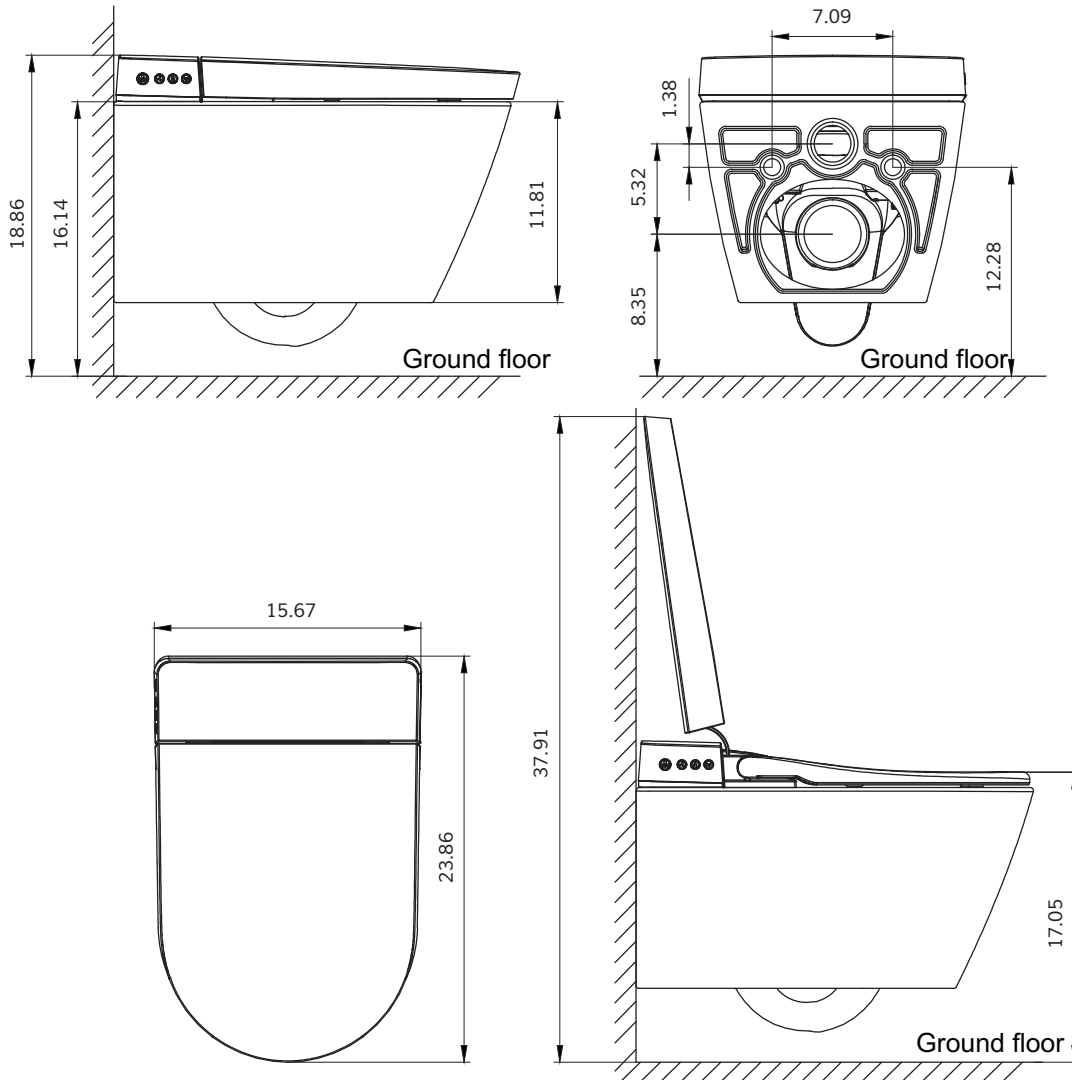

Included

- Electronic bidet toilet
- Remote control w/batteries
- Manuals
- Decorative Caps
- Transition Pieces
- Pad
- Ball Valve
- Locking Nut
- Rubber Washer
- Hose

These dimensions and specifications are subject to change without notice

Specifications

Power Rating:	AC 120V, 50/60 Hz 850W
Power Cord:	7 feet
Water Temperature:	Room Temp to 102F
Warranty:	3 year limited warranty
Seat Temperature:	Room temperature to 102°
Dryer Temperature:	95° to 125°
Flush Rate:	1.1/1.6 GPF

Installation Notes

- Requires Trone G3008BP Carrier
- 40 PSI minimum water pressure
- 80 PSI maximum water pressure

These dimensions and specifications are subject to change without notice