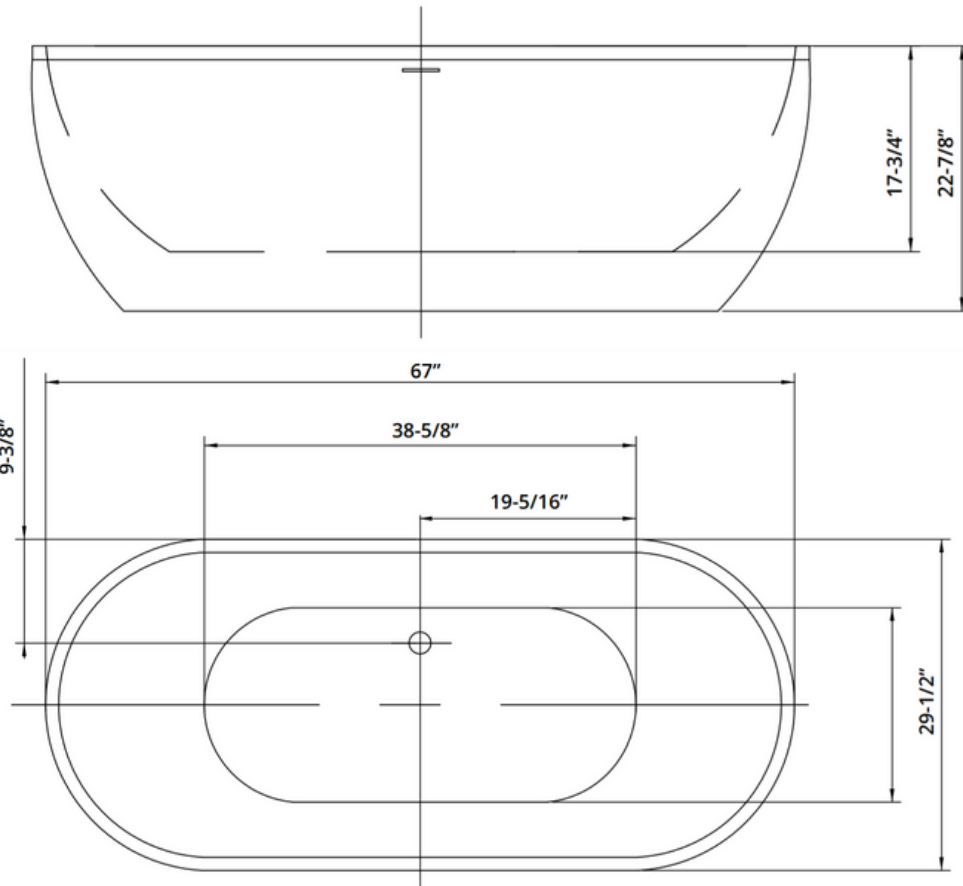

Features

- Soft curved, acrylic bath
- High gloss for easy cleaning
- Center/Side drain

Specifications

Style:	Freestanding
Material:	Acrylic
Color:	Classic White
Length:	67"
Width:	30"
Height:	23"
Capacity:	64 gal.
Weight:	Weight: 93 lbs.

These dimensions and specifications are subject to change without notice