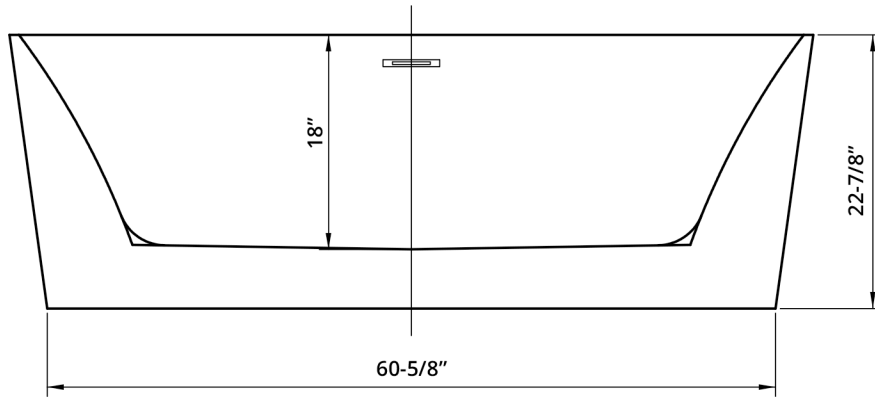

Tub Height: 23"

Weight Uncrated: 100 lbs.

The Zion67 Double Ended Narrow Edge Bathtub boasts all of the perks of the full size tub, but in a petite, space-conscious design. With natural, earthy forms true to its Scandinavian origins, this one-piece matte finish tub presents both efficient heat-retention and lasting

# Zion67 67" x 31" Acrylic Freestanding Soaker Bath Tub

Length: 67"  
Width: 31"  
Height: 23"  
Weight: 100 lbs.  
Capacity: 66 gal.