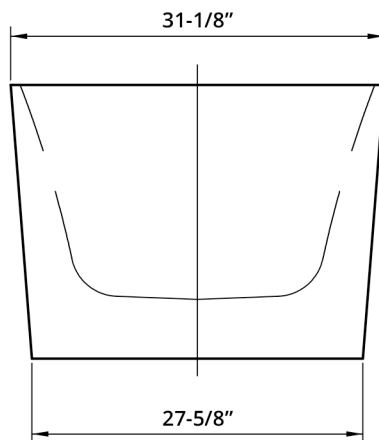

Zion67 67" x 31" Acrylic Freestanding Soaker Bath Tub

Length: 67"
Width: 31"
Height: 23"
Weight: 100 lbs.
Capacity: 66 gal.

Certifications:

All dimensions are approximate, verify actual measurements for proper fit.

#SHAE68

748079802049