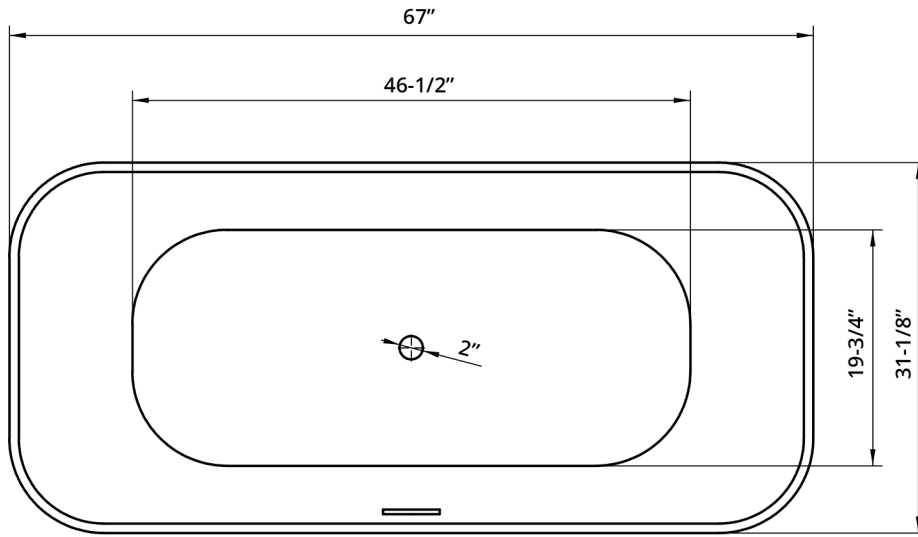

#### Features:

- Soft curved, acrylic bath
- High gloss for easy cleaning
- Center drain

Model #ZION67

Structure: Freestanding

Material: Glossy Acrylic

Color: White

Tub Length: 67"

Tub Width: 31"

Tub Height: 23"

Weight Uncrated: 100 lbs.

The Zion67 Double Ended Narrow Edge Bathtub boasts all of the perks of the full size tub, but in a petite, space-conscious design. With natural, earthy forms true to its Scandinavian origins, this one-piece matte finish tub presents both efficient heat-retention and lasting

# Zion67 67" x 31" Acrylic Freestanding Soaker Bath Tub

Length: 67"  
Width: 31"  
Height: 23"  
Weight: 100 lbs.  
Capacity: 66 gal.