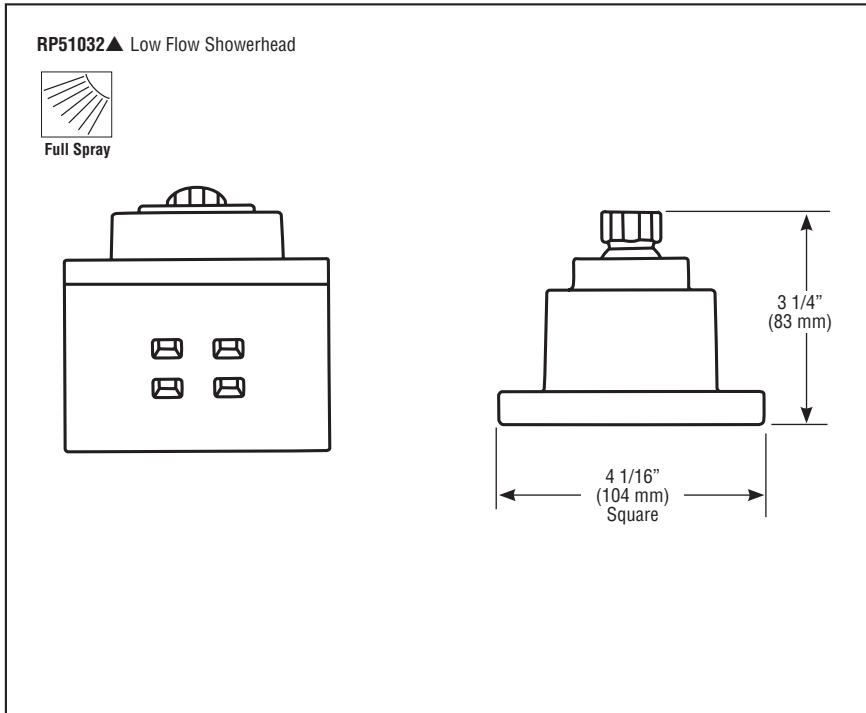

Submitted Model No.: _____

Specific Features: _____

▲ Designate proper finish suffix

LOWFLOW SHOWERHEAD

- Full spray function
- H₂Okinetic Technology®

STANDARD SPECIFICATIONS:

- Full spray function.
- 1.4 GPM, 5.3 L/Min. @ 45 PSI (310kPa)
- 1.5 GPM, 5.7 L/Min. @ 80 PSI (550kPa)
- H₂Okinetic Technology®

COMPLIES WITH:

- ASME A112.18.1 / CSA B125.1
- EPA WaterSense®

55 E 111th Street, Indianapolis, Indiana 46280
 350 South Edgeware Road, St. Thomas, ON N5P 4L1
 © 2015 Masco Corporation of Indiana

Delta reserves the right (1) to make changes in specifications and materials, and (2) to change or discontinue models, both without notice or obligation. Dimensions are for reference only. See current full line price book or www.deltafaucet.com for finish options and product availability.