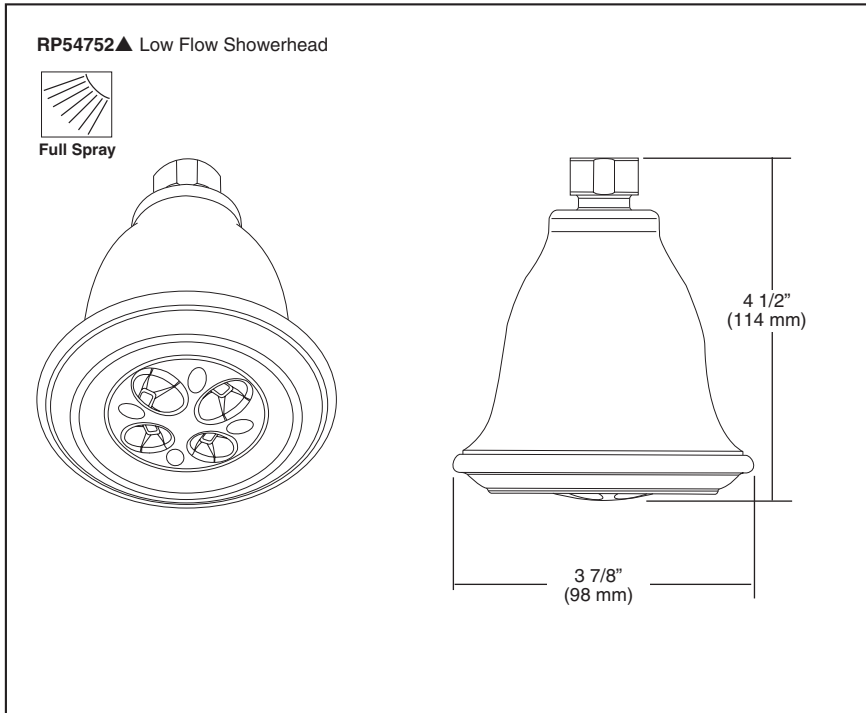

Submitted Model No.: _____

Specific Features: _____

▲ Designate proper finish suffix

LOWFLOW SHOWERHEAD

- Full Spray Function
- H₂Okinetic Technology®

STANDARD SPECIFICATIONS:

- Full spray function
- 1.4 GPM, 5.3 L/Min. @ 45 PSI (310kPa)
- 1.5 GPM, 5.7 L/Min. @ 80 PSI (550kPa)
- H₂Okinetic Technology®

COMPLIES WITH:

- ASME A112.18.1 / CSA B125.1
- EPA WaterSense®

55 E 111th Street, Indianapolis, Indiana 46280
 350 South Edgeware Road, St. Thomas, ON N5P 4L1
 © 2015 Masco Corporation of Indiana

Delta reserves the right (1) to make changes in specifications and materials, and (2) to change or discontinue models, both without notice or obligation. Dimensions are for reference only. See current full line price book or www.deltafaucet.com for finish options and product availability.