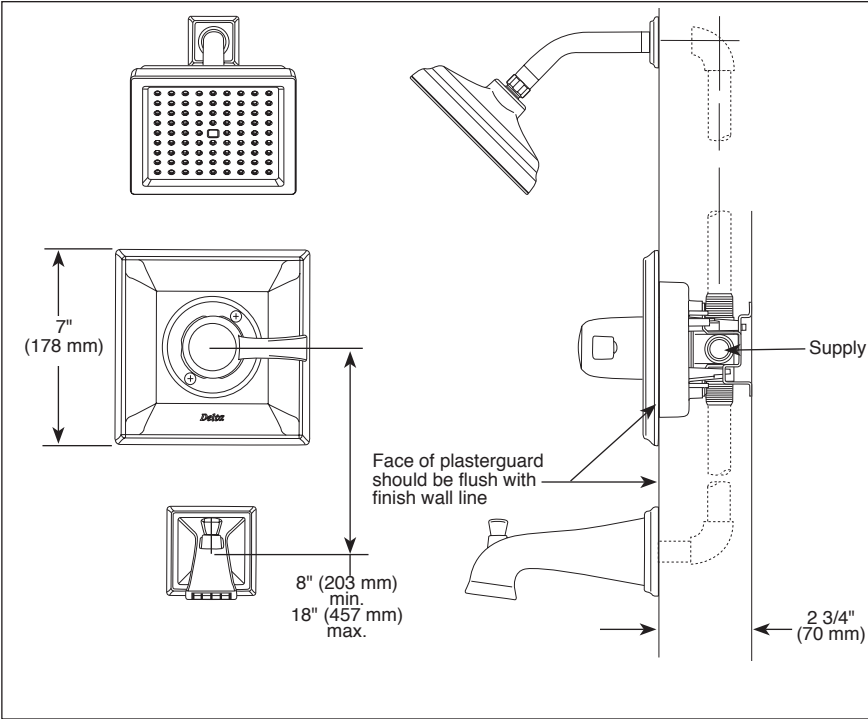

▲ Designate Proper Finish Suffix