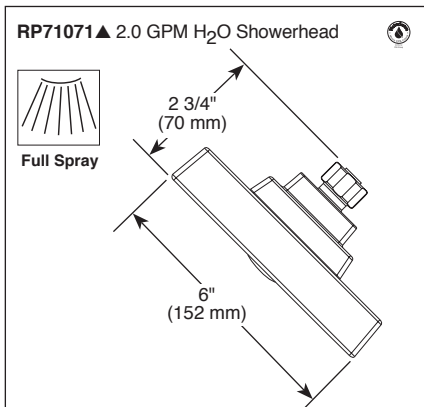

# TUB AND SHOWER FAUCET TRIM

- Dryden™ Bath Collection
- Valve Only (T14051)
- Shower Only (T14251 & T14251-H2O)
- Tub/Shower (T14451 & T14451-H2O)

## FEATURES:

- Monitor® 14 Series pressure balanced bath single handle mixing valve trim
- "H2O" models include H2O Kinetic® Technology showerhead

## STANDARD SPECIFICATIONS:

- Maintains a balanced pressure of hot and cold water even when a valve is turned on or off elsewhere in the system.
- For use with MultiChoice® Universal rough valve body. (R10000 Series)
- Back-to-back installation capability.
- Solid brass forged body.
- Temperature only controlled with handle.
- Field adjustable to limit handle rotation into hot water zone.
- 120° maximum handle rotation.
- All parts replaceable from the front of the valve.
- 2.0 gpm max @ 80 PSI.
- "LHD" models have pad printed red/blue temperature indication less showerhead.
- Stem extension kit RP77991 can be ordered to allow for an additional 1 3/4" wall thickness. RP77991 ships with chrome escutcheon screws. For special finishes also order RP12630 escutcheon screws in desired finish.