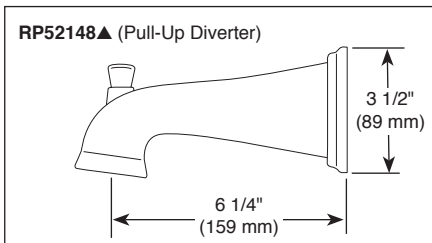

Submitted Model No.: _____

Specific Features: _____

▲ Designate Proper Finish Suffix

TUB AND SHOWER FAUCET TRIM

- Dryden™ Bath Collection
- Valve Only (T14051)
- Shower Only (T14251 & T14251-H2O)
- Tub/Shower (T14451 & T14451-H2O)

FEATURES:

- Monitor® 14 Series pressure balanced bath single handle mixing valve trim
- "H2O" models include H2O Kinetic® Technology showerhead

STANDARD SPECIFICATIONS:

- Maintains a balanced pressure of hot and cold water even when a valve is turned on or off elsewhere in the system.
- For use with MultiChoice® Universal rough valve body. (R10000 Series)
- Back-to-back installation capability.
- Solid brass forged body.
- Temperature only controlled with handle.
- Field adjustable to limit handle rotation into hot water zone.
- 120° maximum handle rotation.
- All parts replaceable from the front of the valve.
- 2.0 gpm max @ 80 PSI.
- "LHD" models have pad printed red/blue temperature indication less showerhead.
- Stem extension kit RP77991 can be ordered to allow for an additional 1 3/4" wall thickness. RP77991 ships with chrome escutcheon screws. For special finishes also order RP12630 escutcheon screws in desired finish.

WARRANTY

1. Lifetime limited warranty on parts (other than electronic parts and batteries) and finishes; or, for commercial users, for 5 years from date of purchase.
   - 5 year limited warranty on electronic parts (other than batteries); or, for commercial users, for 1 year from the date of purchase.
2. No warranty is provided on batteries.

COMPLIES WITH:

- ASME A112.18.1 / CSA B125.1
- ASSE 1016
- Indicates compliance to ICC/ANSI A117.1 - Valve control only
- EPA WaterSense® (H2O models only)