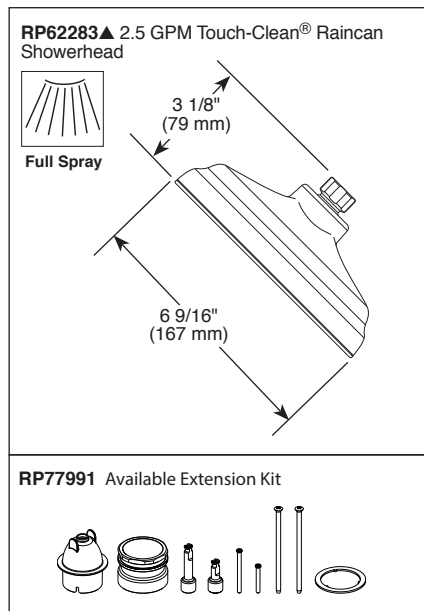

Submitted Model No.: _____

Specific Features: _____

▲ Designate Proper Finish Suffix

TUB AND SHOWER FAUCET TRIM

- Dryden™ Bath Collection
- Valve Only (T14051)
- Shower Only (T14251 & T14251-H2O)
- Tub/Shower (T14451 & T14451-H2O)

FEATURES:

- Monitor® 14 Series pressure balanced bath single handle mixing valve trim
- "H2O" models include H2O Kinetic® Technology showerhead

STANDARD SPECIFICATIONS:

- Maintains a balanced pressure of hot and cold water even when a valve is turned on or off elsewhere in the system.
- For use with MultiChoice® Universal rough valve body. (R10000 Series)
- Back-to-back installation capability.
- Solid brass forged body.
- Temperature only controlled with handle.
- Field adjustable to limit handle rotation into hot water zone.
- 120° maximum handle rotation.
- All parts replaceable from the front of the valve.
- 2.0 gpm max @ 80 PSI.
- "LHD" models have pad printed red/blue temperature indication less showerhead.
- Stem extension kit RP77991 can be ordered to allow for an additional 1 3/4" wall thickness. RP77991 ships with chrome escutcheon screws. For special finishes also order RP12630 escutcheon screws in desired finish.

WARRANTY

1. Lifetime limited warranty on parts (other than electronic parts and batteries) and finishes; or, for commercial users, for 5 years from date of purchase.
   - 5 year limited warranty on electronic parts (other than batteries); or, for commercial users, for 1 year from the date of purchase.
2. No warranty is provided on batteries.

COMPLIES WITH:

- ASME A112.18.1 / CSA B125.1
- ASSE 1016
- Indicates compliance to ICC/ANSI A117.1 - Valve control only
- EPA WaterSense® (H2O models only)