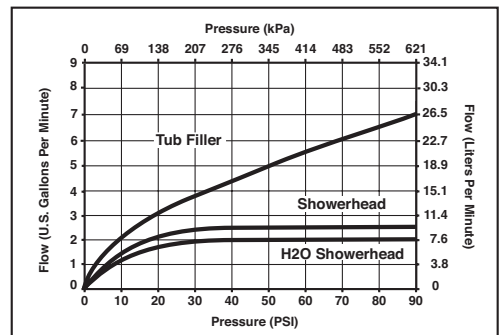

COMPLIES WITH:

- ASME A112.18.1 / CSA B125.1
- ASSE 1016
- Indicates compliance to ICC/ANSI A117.1 - Valve control only
- EPA WaterSense® (H2O models only)