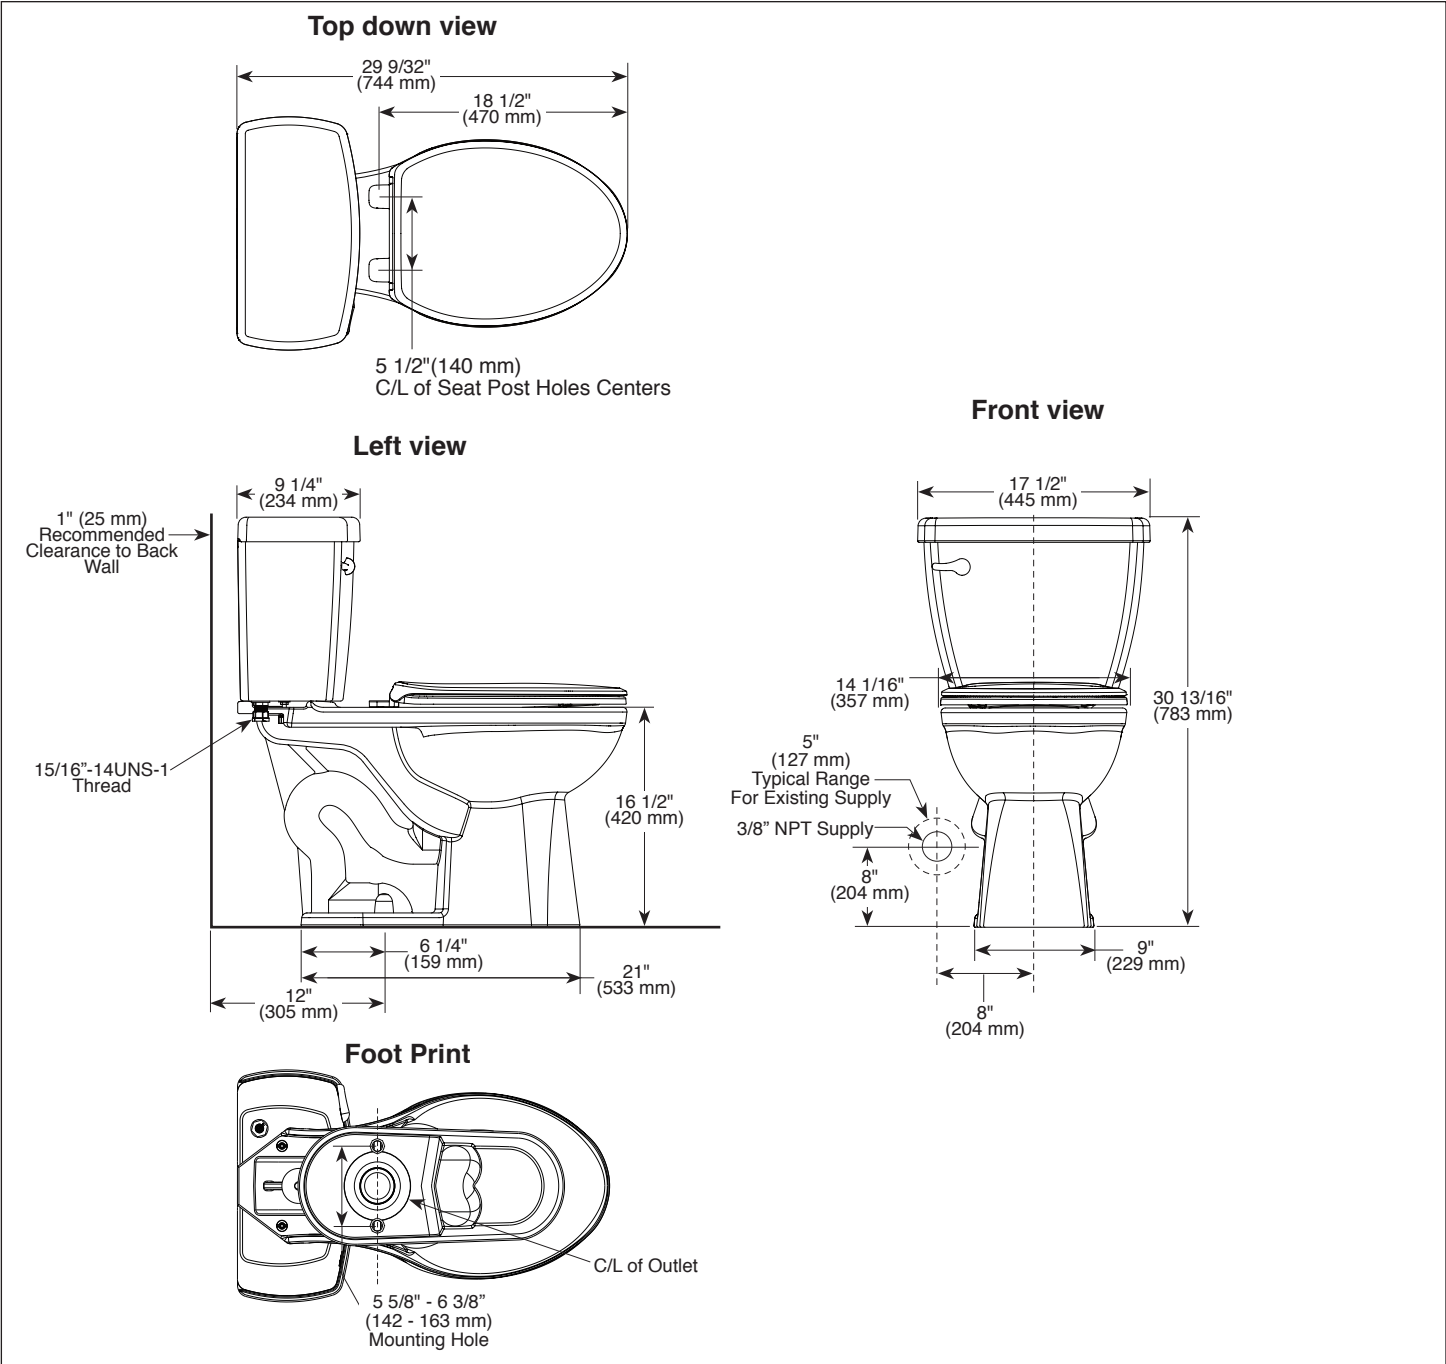

▲ Designate proper finish suffix (-WH for white)

Delta reserves the right (1) to make changes in specifications and materials, and (2) to change or discontinue models, both without notice or obligation. Dimensions are for reference only. See full-line pricebook or www.deltatoilet.com for finish options and product availability.