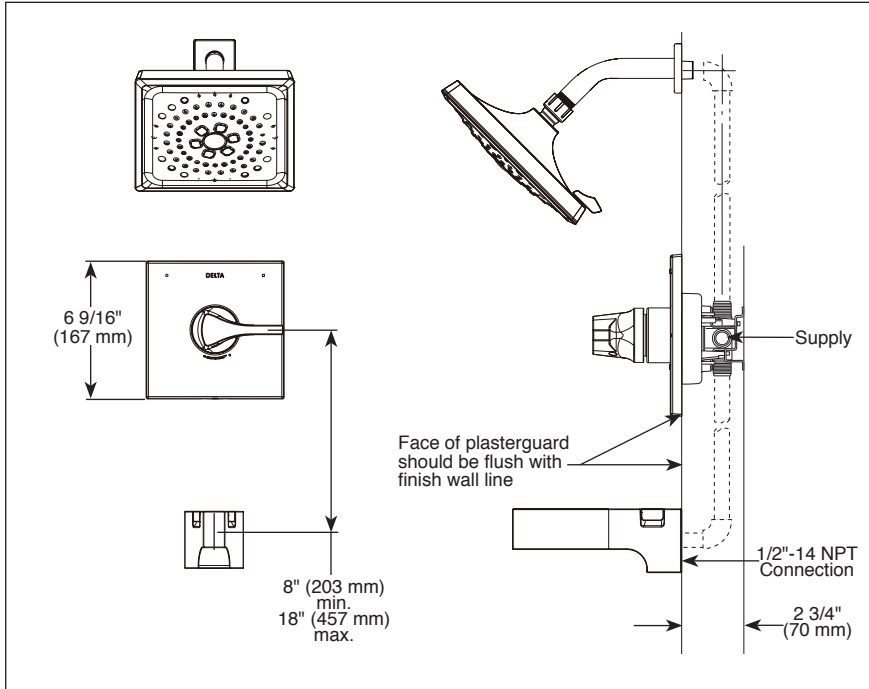

▲ Designate Proper Finish Suffix