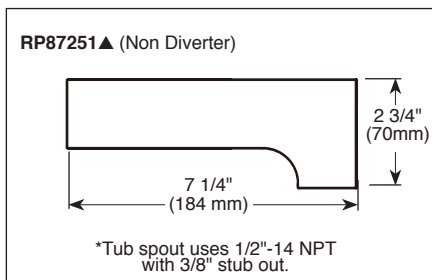

Delta reserves the right (1) to make changes in specifications and materials, and (2) to change or discontinue models, both without notice or obligation. Dimensions are for reference only. See current full-line price book or www.deltafaucet.com for finish options and product availability.