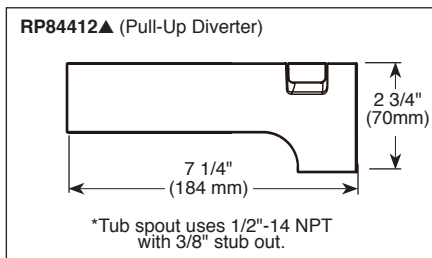

Delta reserves the right (1) to make changes in specifications and materials, and (2) to change or discontinue models, both without notice or obligation. Dimensions are for reference only. See current full-line price book or www.deltafaucet.com for finish options and product availability.