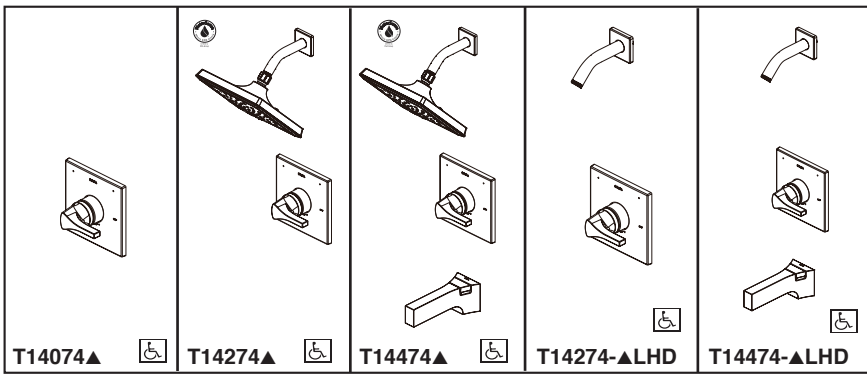

Submitted Model No.: _____

Specific Features: _____