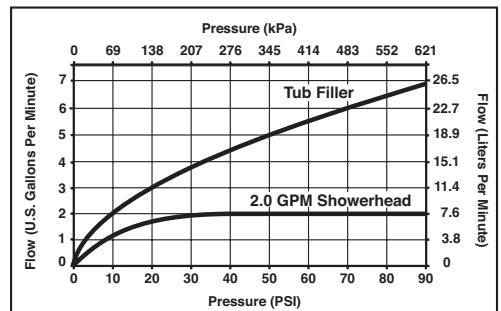

STANDARD SPECIFICATIONS:

- Maintains a balanced pressure of hot and cold water even when a valve is turned on or off elsewhere in the system.
- For use with MultiChoice® Universal rough valve body. (R10000 Series)
- Back-to-back installation capability.
- Solid brass forged body.
- Temperature only controlled with handle.
- Field adjustable to limit handle rotation into hot water zone.
- 120° maximum handle rotation.
- All parts replaceable from the front of the valve.
- Max. 2.0 gpm @ 80 psi, 7.60 L/min @ 550 kPa.
- Red/blue pad print temperature indicator on the temperature adjustment dial.
- "-LHD" models indicate less showerhead.
- Stem extension kit RP77991 can be ordered to allow for an additional 1 3/4" wall thickness. RP77991 ships with chrome escutcheon screws. For special finishes also order RP12630 escutcheon screws in desired finish.

WARRANTY

- Lifetime limited warranty on parts (other than electronic parts and batteries) and finishes: or, for commercial users, for 5 years from date of purchase.
- 5 year limited warranty on electronic parts (other than batteries); or, for commercial users, for 1 year from the date of purchase. No warranty is provided on batteries.

COMPLIES WITH:

- ASME A112.18.1 / CSA B125.1
- Indicates compliance to ICC/ANSI A117.1-Valve control only.
- EPA WaterSense®

Delta Faucet Company

55 E. 111th Street, Indianapolis, IN 46280
350 South Edgeware Road, St. Thomas, ON N5P 4L1
© 2017 Delta Faucet Company