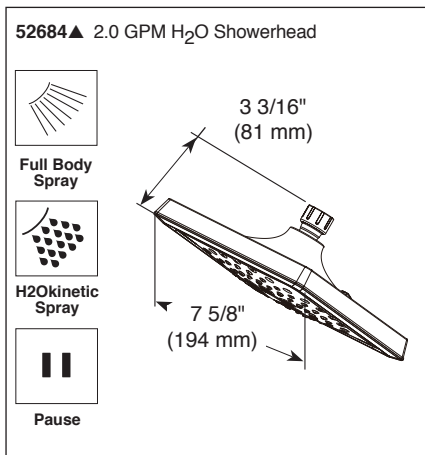

Delta reserves the right (1) to make changes in specifications and materials, and (2) to change or discontinue models, both without notice or obligation. Dimensions are for reference only. See current full-line price book or www.deltafaucet.com for finish options and product availability.