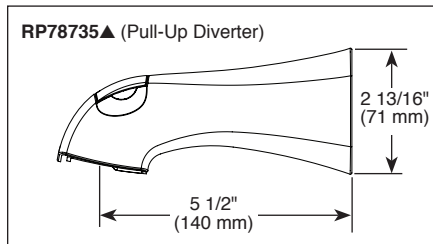

STANDARD SPECIFICATIONS:

- Maintains a balanced pressure of hot and cold water even when a valve is turned on or off elsewhere in the system.
- For use with MultiChoice® Universal rough valve body. (R10000 Series)
- Back-to-back installation capability.
- Solid brass forged body.
- Temperature only controlled with handle.
- Field adjustable to limit handle rotation into hot water zone.
- 120° maximum handle rotation.
- All parts replaceable from the front of the valve.
- 2.0 gpm @ 80 PSI (7.6 L/min @ 550 kPa).
- Red/blue pad print temperature indicator on the temperature adjustment dial.
- "-LHD" models indicate less showerhead.
- Stem extension kit RP77991 can be ordered to allow for an additional 1 3/4" wall thickness. RP77991 ships with chrome escutcheon screws. For special finishes also order RP12630 escutcheon screws in desired finish.

Submitted Model No.: _____

Specific Features: _____

52690▲ 2.0 GPM H₂O Showerhead

3 7/16" (87 mm)

7 5/8" (194 mm)

RP77991 Available Extension Kit

▲ Designate Proper Finish Suffix

Delta reserves the right (1) to make changes in specifications and materials, and (2) to change or discontinue models, both without notice or obligation. Dimensions are for reference only. See current full-line price book or www.deltafaucet.com for finish options and product availability.