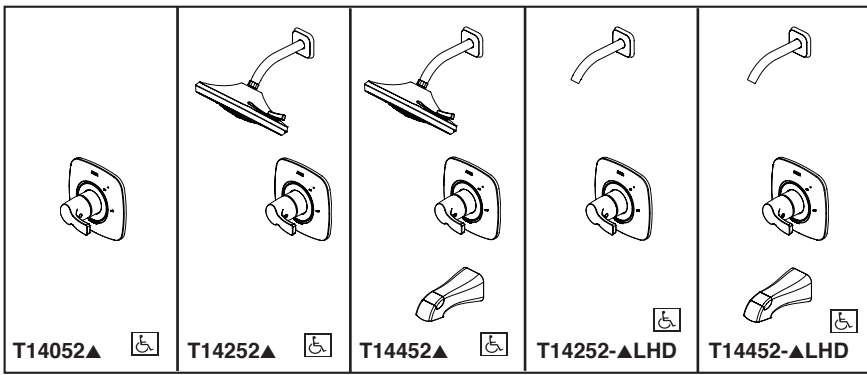

TUB AND SHOWER FAUCET TRIM

- Tesla™ Bath Collection
- Valve Only (T14052)
- Shower Only (T14252)
- Tub/Shower (T14452)

FEATURES:

- Monitor® 14 Series pressure balanced bath single handle mixing valve trim
- Three-setting H₂Okinetic® Technology showerhead

STANDARD SPECIFICATIONS:

- Maintains a balanced pressure of hot and cold water even when a valve is turned on or off elsewhere in the system.
- For use with MultiChoice® Universal rough valve body. (R10000 Series)
- Back-to-back installation capability.
- Solid brass forged body.
- Temperature only controlled with handle.
- Field adjustable to limit handle rotation into hot water zone.
- 120° maximum handle rotation.
- All parts replaceable from the front of the valve.
- 2.0 gpm @ 80 PSI (7.6 L/min @ 550 kPa).
- Red/blue pad print temperature indicator on the temperature adjustment dial.
- "-LHD" models indicate less showerhead.
- Stem extension kit RP77991 can be ordered to allow for an additional 1 3/4" wall thickness. RP77991 ships with chrome escutcheon screws. For special finishes also order RP12630 escutcheon screws in desired finish.

Submitted Model No.: _____

Specific Features: _____

52690▲ 2.0 GPM H₂O Showerhead

3 7/16" (87 mm)

7 5/8" (194 mm)

RP77991 Available Extension Kit

▲ Designate Proper Finish Suffix

Delta reserves the right (1) to make changes in specifications and materials, and (2) to change or discontinue models, both without notice or obligation. Dimensions are for reference only. See current full-line price book or www.deltafaucet.com for finish options and product availability.