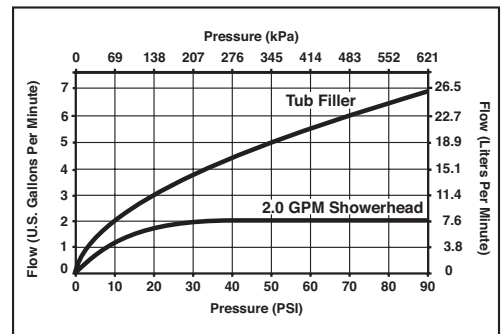

STANDARD SPECIFICATIONS:

- Maintains a balanced pressure of hot and cold water even when a valve is turned on or off elsewhere in the system.
- For use with MultiChoice® Universal rough valve body. (R10000 Series)
- Back-to-back installation capability.
- Solid brass forged body.
- Temperature only controlled with handle.
- Field adjustable to limit handle rotation into hot water zone.
- 120° maximum handle rotation.
- All parts replaceable from the front of the valve.
- 2.0 gpm @ 80 PSI (7.6 L/min @ 550 kPa).
- Red/blue pad print temperature indicator on the temperature adjustment dial.
- "-LHD" models indicate less showerhead.
- Stem extension kit RP77991 can be ordered to allow for an additional 1 3/4" wall thickness. RP77991 ships with chrome escutcheon screws. For special finishes also order RP12630 escutcheon screws in desired finish.

WARRANTY

1. Lifetime limited warranty on parts (other than electronic parts and batteries) and finishes: or, for commercial users, for 5 years from date of purchase.
   - 5 year limited warranty on electronic parts (other than batteries); or, for commercial users, for 1 year from the date of purchase.
2. No warranty is provided on batteries.

COMPLIES WITH:

- ASME A112.18.1 / CSA B125.1
- Indicates compliance to ICC/ANSI A117.1-Valve control only.
- EPA WaterSense®

55 E. 111th Street, Indianapolis, Indiana 46280
350 South Edgeware Road, St. Thomas, ON N5P 4L1
© 2015 Masco Corporation of Indiana