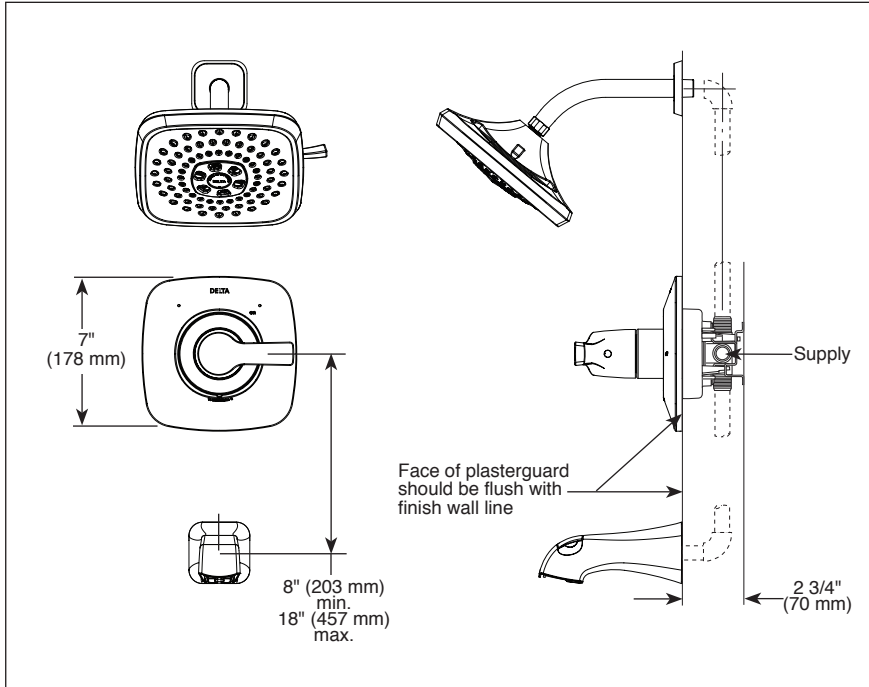

TUB AND SHOWER FAUCET TRIM

- Tesla™ Bath Collection
- Valve Only (T14052)
- Shower Only (T14252)
- Tub/Shower (T14452)

FEATURES:

- Monitor® 14 Series pressure balanced bath single handle mixing valve trim
- Three-setting H₂Okinetic® Technology showerhead

STANDARD SPECIFICATIONS:

- Maintains a balanced pressure of hot and cold water even when a valve is turned on or off elsewhere in the system.
- For use with MultiChoice® Universal rough valve body. (R10000 Series)
- Back-to-back installation capability.
- Solid brass forged body.
- Temperature only controlled with handle.
- Field adjustable to limit handle rotation into hot water zone.
- 120° maximum handle rotation.
- All parts replaceable from the front of the valve.
- 2.0 gpm @ 80 PSI (7.6 L/min @ 550 kPa).
- Red/blue pad print temperature indicator on the temperature adjustment dial.
- "-LHD" models indicate less showerhead.
- Stem extension kit RP77991 can be ordered to allow for an additional 1 3/4" wall thickness. RP77991 ships with chrome escutcheon screws. For special finishes also order RP12630 escutcheon screws in desired finish.

COMPLIES WITH:

- ASME A112.18.1 / CSA B125.1
- Indicates compliance to ICC/ANSI A117.1-Valve control only.
- EPA WaterSense®

55 E. 111th Street, Indianapolis, Indiana 46280
 350 South Edgeware Road, St. Thomas, ON N5P 4L1
 © 2015 Masco Corporation of Indiana

Submitted Model No.: _____

Specific Features: _____

52690▲ 2.0 GPM H₂O Showerhead

3 7/16" (87 mm)

7 5/8" (194 mm)

RP77991 Available Extension Kit

▲ Designate Proper Finish Suffix

Delta reserves the right (1) to make changes in specifications and materials, and (2) to change or discontinue models, both without notice or obligation. Dimensions are for reference only. See current full-line price book or www.deltafaucet.com for finish options and product availability.