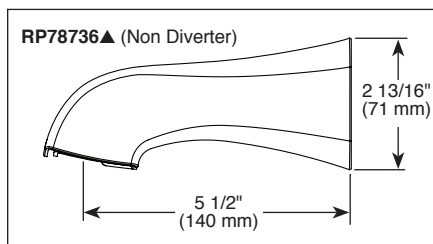

STANDARD SPECIFICATIONS:

- Maintains a balanced pressure of hot and cold water even when a valve is turned on or off elsewhere in the system.
- For use with MultiChoice® Universal rough valve body. (R10000 Series)
- Back-to-back installation capability.
- Solid brass forged body.
- Temperature only controlled with handle.
- Field adjustable to limit handle rotation into hot water zone.
- 120° maximum handle rotation.
- All parts replaceable from the front of the valve.
- 2.0 gpm @ 80 PSI (7.6 L/min @ 550 kPa).
- Red/blue pad print temperature indicator on the temperature adjustment dial.
- "-LHD" models indicate less showerhead.
- Stem extension kit RP77991 can be ordered to allow for an additional 1 3/4" wall thickness. RP77991 ships with chrome escutcheon screws. For special finishes also order RP12630 escutcheon screws in desired finish.

Submitted Model No.: _____

Specific Features: _____

52690▲ 2.0 GPM H₂O Showerhead

3 7/16" (87 mm)

7 5/8" (194 mm)

RP77991 Available Extension Kit

▲ Designate Proper Finish Suffix

Delta reserves the right (1) to make changes in specifications and materials, and (2) to change or discontinue models, both without notice or obligation. Dimensions are for reference only. See current full-line price book or www.deltafaucet.com for finish options and product availability.