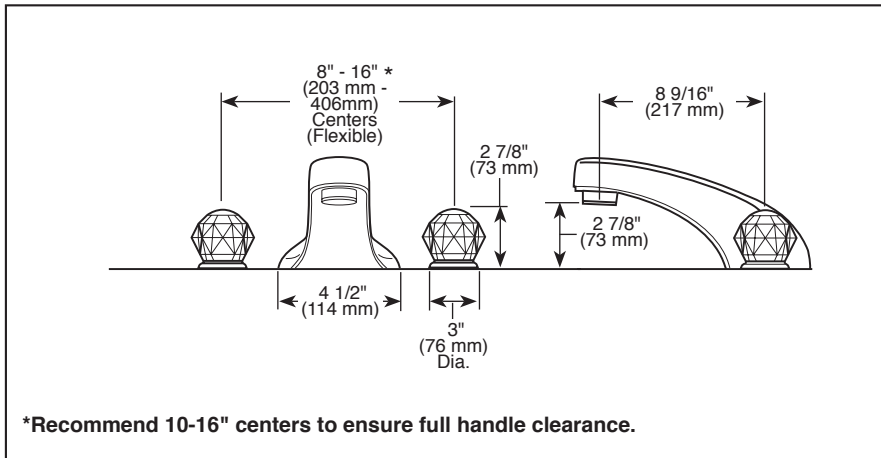

## ROMAN TUB/WHIRLPOOL FAUCET TRIM

- Classic Series
- Three Hole Installation

### STANDARD SPECIFICATIONS:

- Solid brass spout body
- Includes lever handles
- Temperature and volume controlled with handles
- Rough-In kit must also be ordered to complete installation
  - R2700 or R2707 for three hole
  - RP23601 for three hole 10" fixed installation
 There are separate specification sheets on each rough-in kit if more details are required